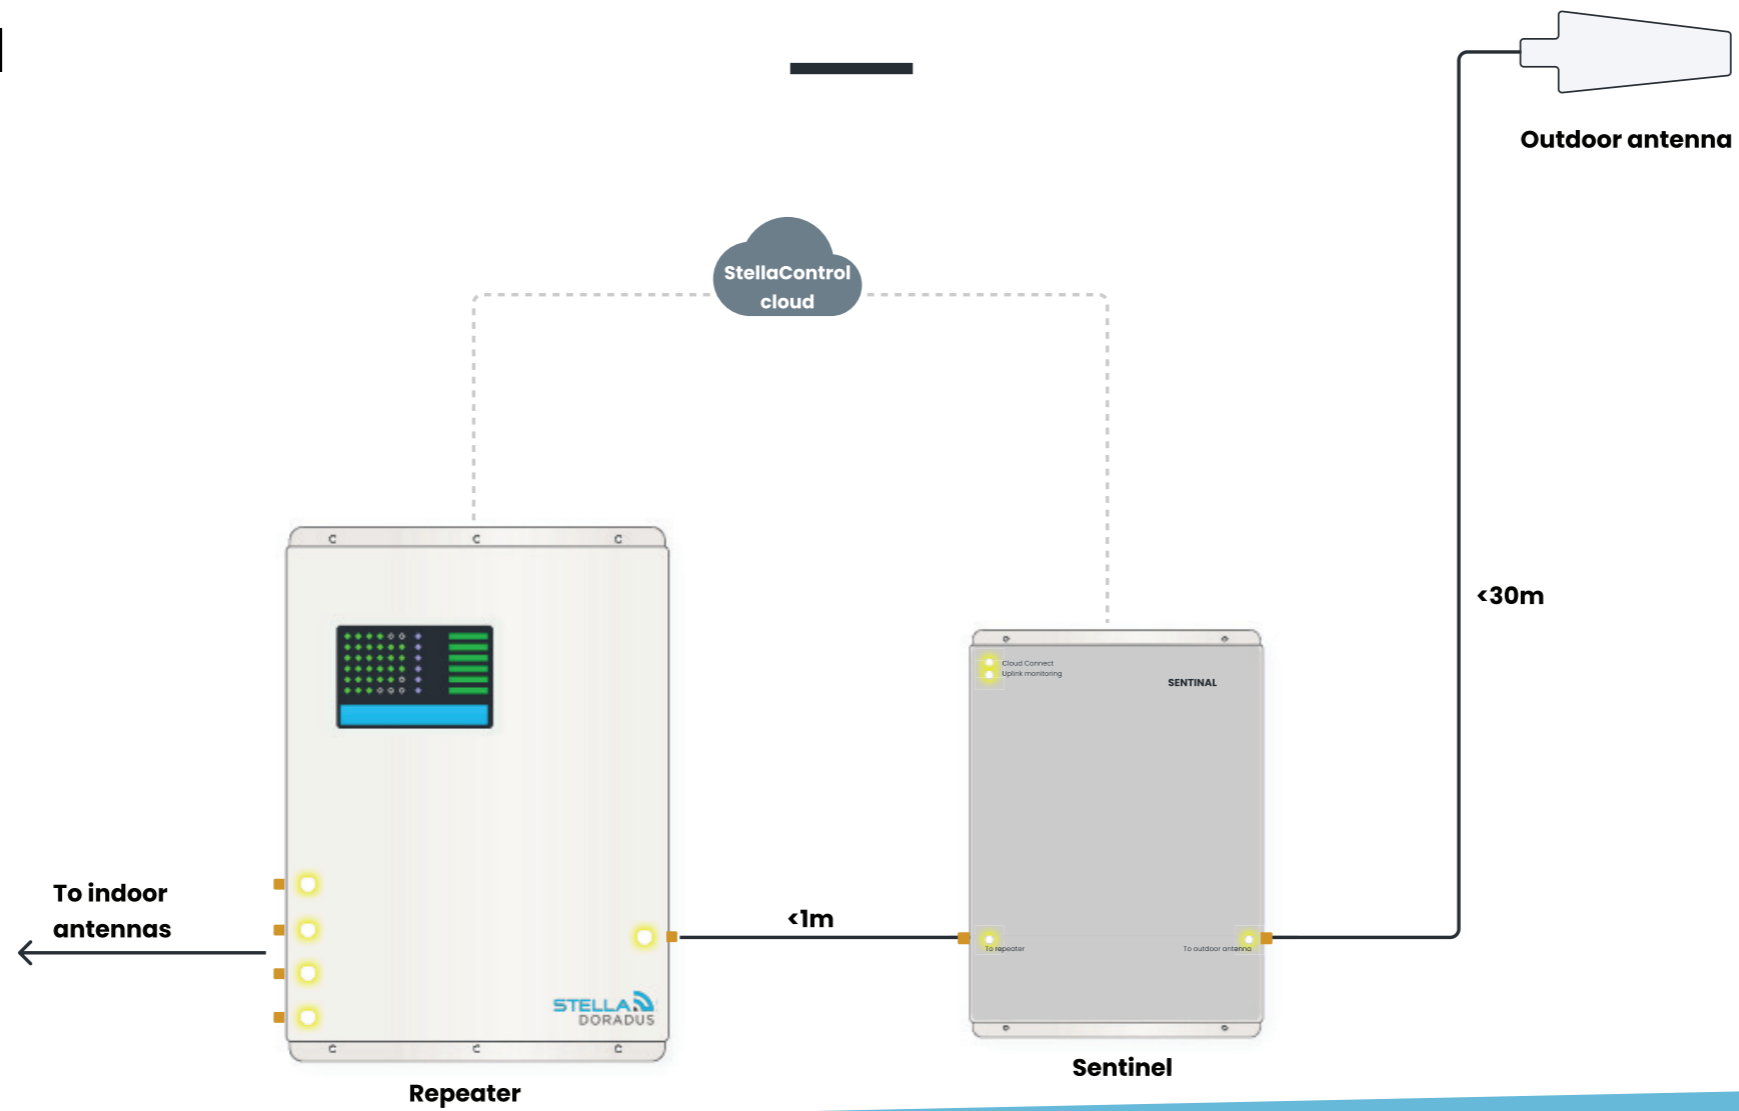

Stella Doradus

Sentinel

Protecting your repeater installation

Sentinel

- Continuous monitoring of uplink spectrum.
- All cellular bands monitored.
- Any anomalies logged on StellaControl.
- Spectrum history logged on StellaControl.
- Live view of spectrum.
- Ensures building safety on the operators network.
- Ensure safety from the regulator.

LIVE MONITORING ON ALL BANDS

Any potential noise source from building is logged. Alert is triggered.

OPERATOR PROTECTION

All operators networks are protected.

REMOTE SCANNING

Scan the outdoor signal for all operators. 5G included.

Sentinel

The Sentinel is an advanced uplink-noise monitoring device designed to give installers complete confidence in their repeater installations.

By continuously monitoring uplink noise levels from the repeater and connected antennas, the Sentinel ensures that no harmful interference is generated toward mobile network operators. With real-time monitoring and automatic alerts, it provides peace of mind that the system remains compliant, stable, and operator-friendly — allowing installers to truly sleep at night knowing the network is protected.