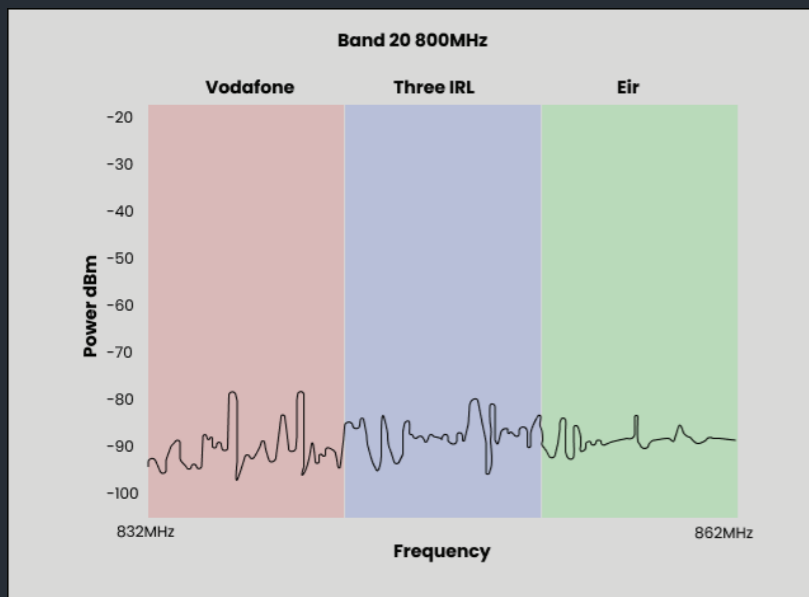

Stella Doradus

Sentinel

Protecting your repeater installation

Sentinel

- Continuous monitoring of uplink spectrum.
- All cellular bands monitored.
- Any anomalies logged on StellaControl.
- Spectrum history logged on StellaControl.
- Live view of spectrum.
- Ensures building safety on the operators network.
- Ensure safety from the regulator.

LIVE MONITORING ON ALL BANDS

Any potential noise source from building is logged. Alert is triggered.

OPERATOR PROTECTION

All operators networks are protected.

REMOTE SCANNING

Scan the outdoor signal for all operators. 5G included.

Sentinel

The Sentinel is an advanced uplink-noise monitoring device designed to give installers complete confidence in their repeater installations.

By continuously monitoring uplink noise levels from the repeater and connected antennas, the Sentinel ensures that no harmful interference is generated toward mobile network operators. With real-time monitoring and automatic alerts, it provides peace of mind that the system remains compliant, stable, and operator-friendly — allowing installers to truly sleep at night knowing the network is protected.