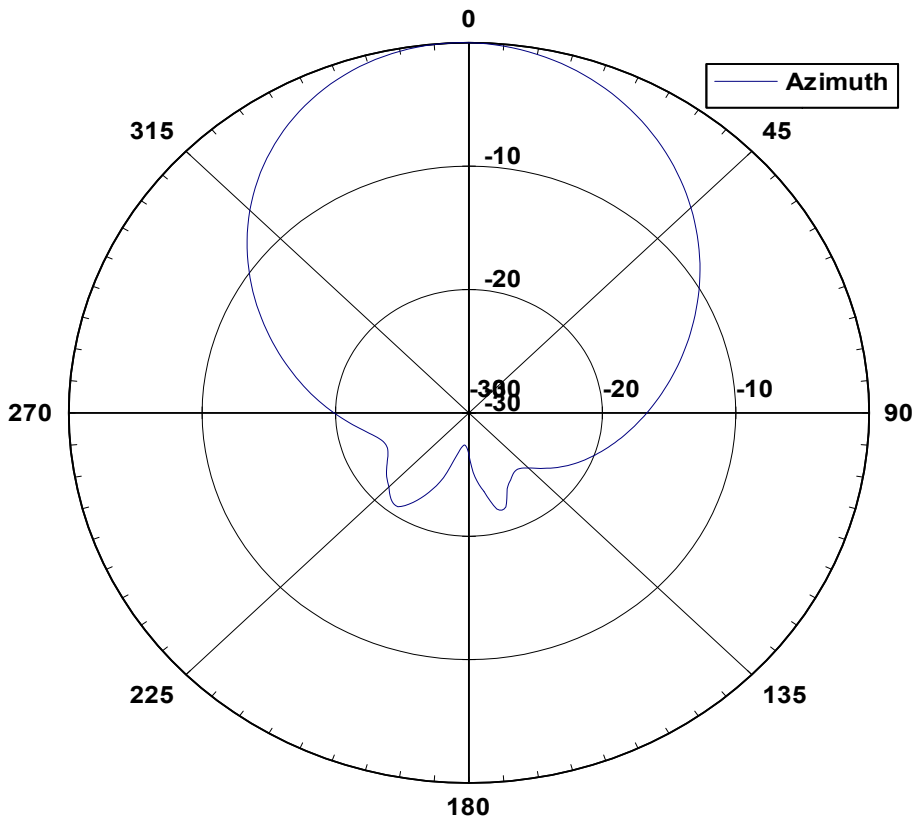

### Electrical Specification

Gain	9dBi
3dB beam Pattern	55° x 35°
Bandwidth	5.7-5.9GHz
VSWR	1.8 : 1
Front to Back Ratio	27dBi
Polarization	Vertical
Power Rating	50W
Impedance	50 ohms
Termination	Fixed N-female or SMA female
Cross Pol. Discrimination	15dBi
Surge Protection	Built in

### Mechanical Specifications

Length	12cm
Width	11cm
Depth	2 cm
Weight	0.8Kg
Windage(at 215kmph)	3.1kg
Mounting Pipe	5 cm pipe

### Azimuth Pattern

### Elevation Pattern