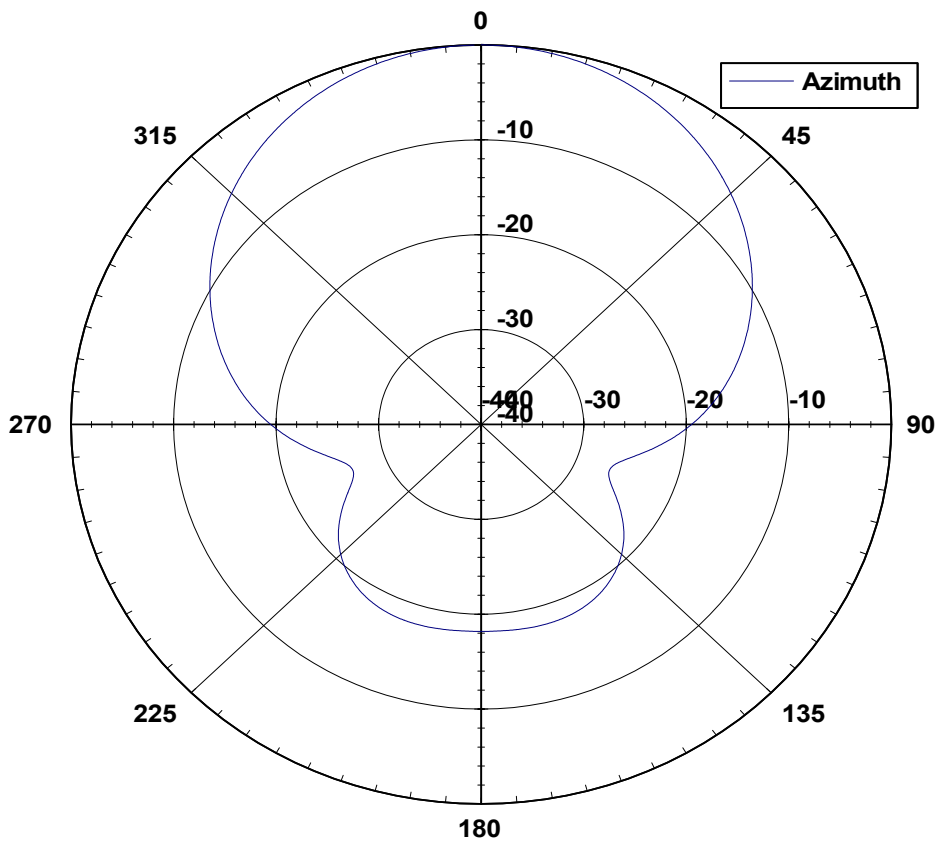

Electrical Specification

Gain	12dBi
3dB beam Pattern	60° x 30°
Bandwidth	2.4-2.485Ghz
VSWR	1.8 : 1
Front to Back Ratio	20dB
Polarization	Vertical
Power Rating	50W
Impedance	50 ohms
Termination	Fixed N-female or SMA female
Cross Pol. Discrimination	-20dB after 55 deg

Mechanical Specifications

Length	24cm
Width	12cm
Depth	1.5 cm
Weight	1.75Kg
Windage(at 215kmph)	8.3kg
Mechanical Tilt	0-25 degrees

Materials

Radiating Element	PCB patch array
Radome (feed)	ABS Grey
Clamps	HDG steel + galvanised steel bolts

Azimuth Pattern

Elevation Pattern